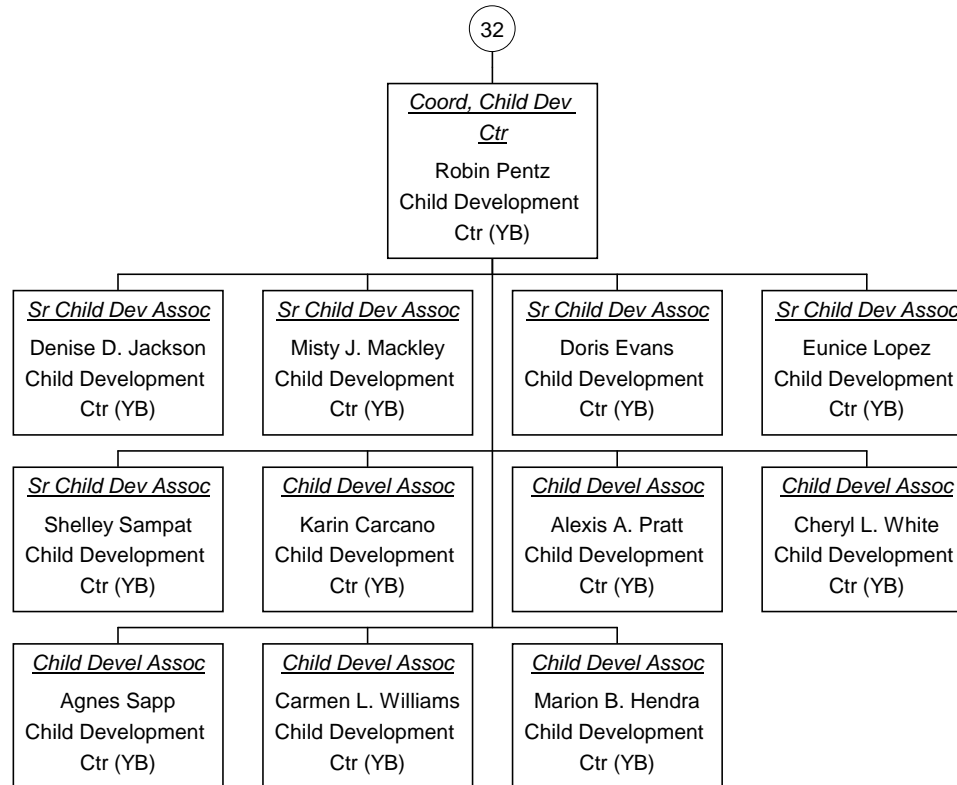

Vacant Position  
 Cabinet Position

**Mgr, Financial Aid As of  
11/17/2009**

■ Vacant Position  
■ Cabinet Position

Vacant Position  
Cabinet Position  
Dotted border = Temp Position

Vacant Position  
Cabinet Position

**Pub Svc Prgms Ofcr As of  
11/17/2009**

Vacant Position  
 Cabinet Position

**Coord, Child Dev Ctr As of  
11/17/2009**

Vacant Position  
 Cabinet Position

**Coord, Child Dev Ctr As of  
11/17/2009**

Vacant Position  
 Cabinet Position