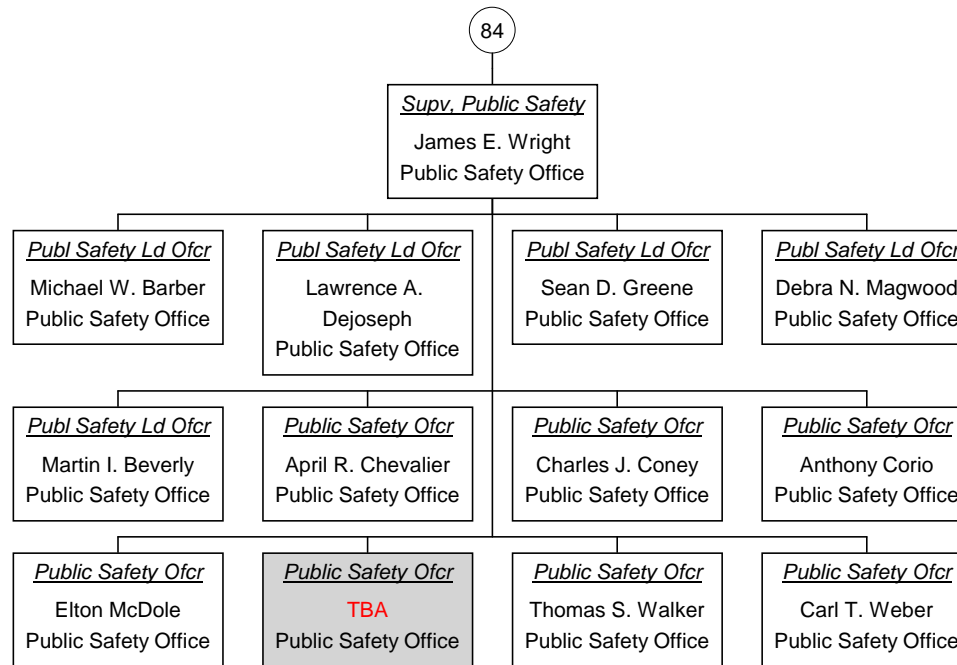

**Chief, Public Safety As of  
11/17/2009**

Vacant Position  
 Cabinet Position

**Supv, Public Safety As of  
11/17/2009**

■ Vacant Position  
■ Cabinet Position

**Supv, Public Safety As of  
11/17/2009**

Vacant Position  
 Cabinet Position

**Supv, Public Safety As of  
11/17/2009**

Vacant Position  
 Cabinet Position

**Aux Svcs Ofcr As of 11/17/2009**

Legend:

- Vacant Position (Grey box)
- Cabinet Position (Cyan box)