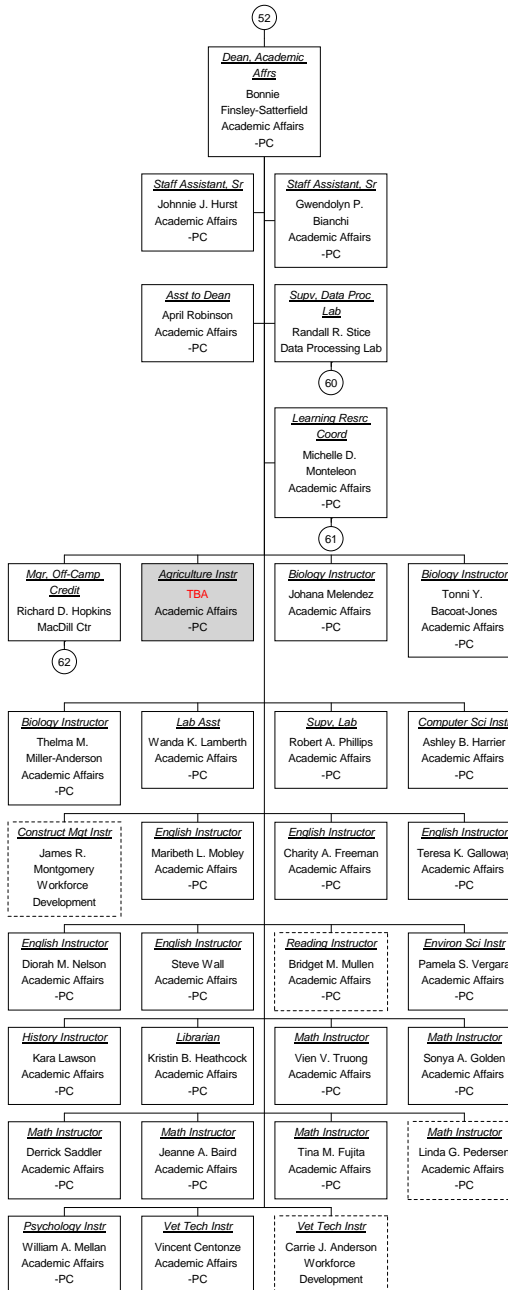

Dean, Academic Affrs As of  
11/17/2009

Vacant Position  
 Cabinet Position  
 Dotted border = Temp Position

**Supv, Data Proc Lab As of  
11/17/2009**

■ Vacant Position  
■ Cabinet Position

Learning Resrc Coord As of  
11/17/2009