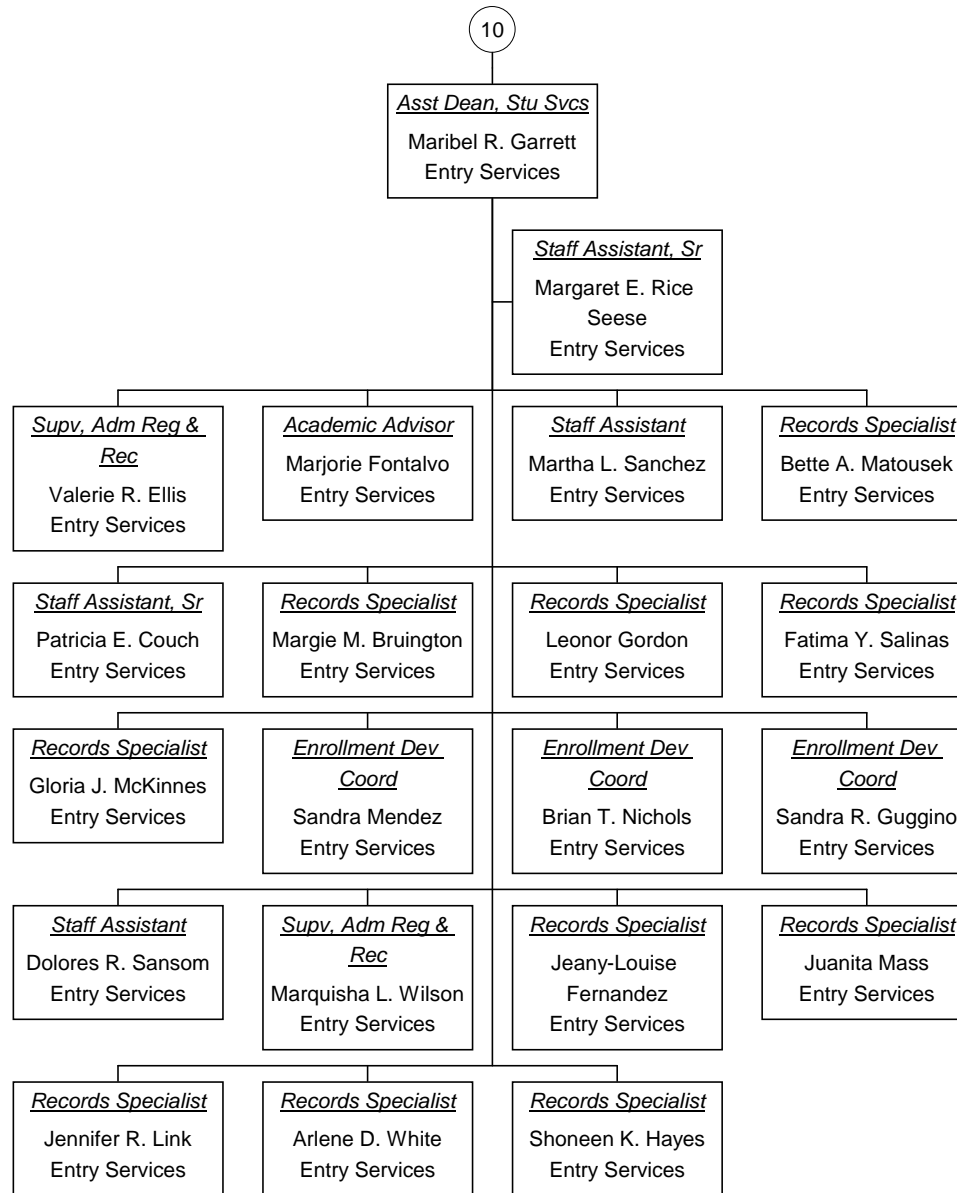

Vacant Position  
 Cabinet Position

**Asst Dean, Stu Svcs As of  
11/17/2009**

Vacant Position  
 Cabinet Position

Testing Assistant As of  
11/17/2009

■ Vacant Position  
■ Cabinet Position

**Asst Dean, Stu Svcs As of  
11/17/2009**