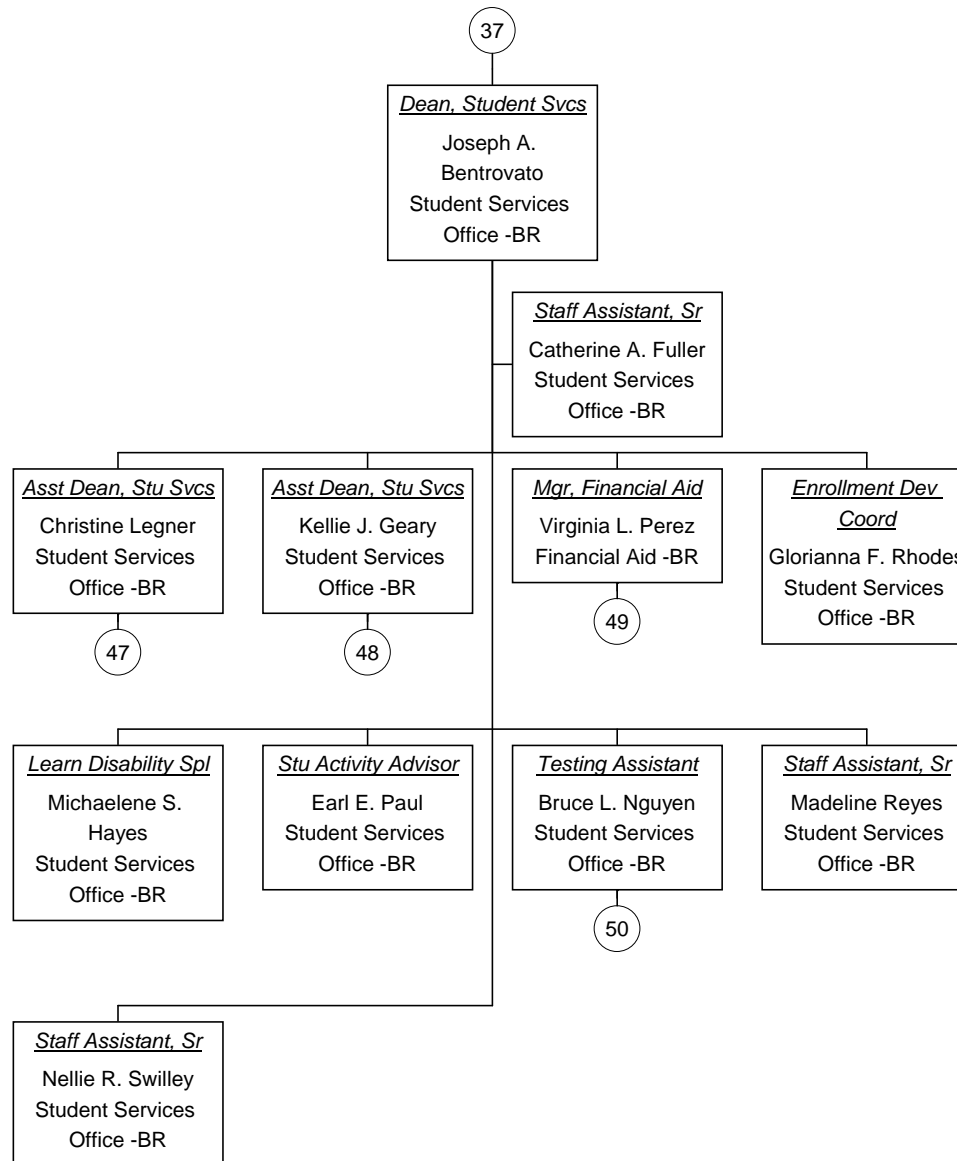

Dean, Student Svcs As of
11/17/2009

Vacant Position
 Cabinet Position