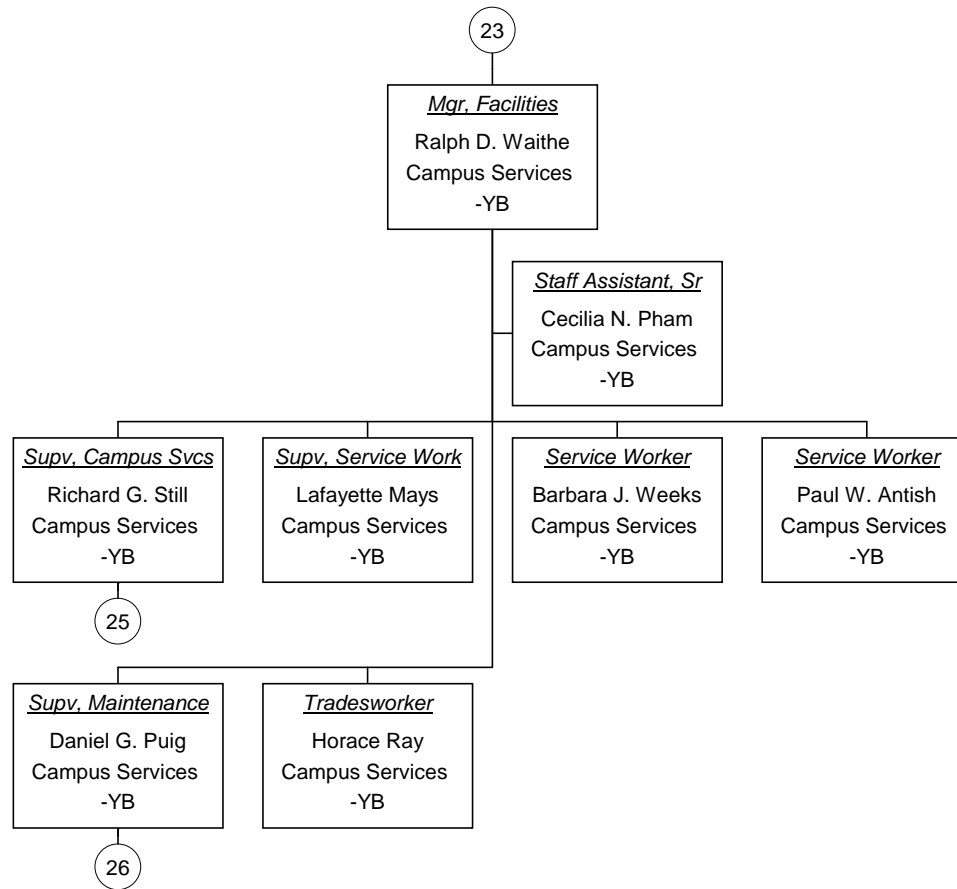

Mgr, Facilities As of 11/17/2009

Vacant Position
 Cabinet Position