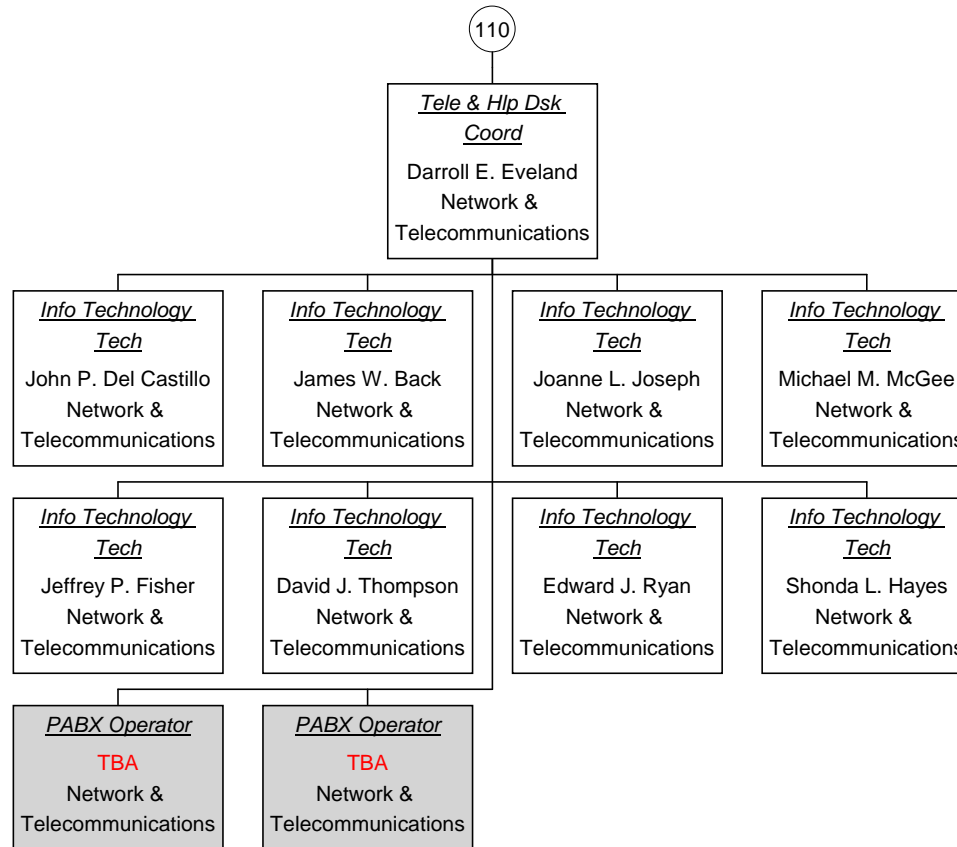

**Tele & Hlp Dsk Coord As of
11/17/2009**

Vacant Position
 Cabinet Position