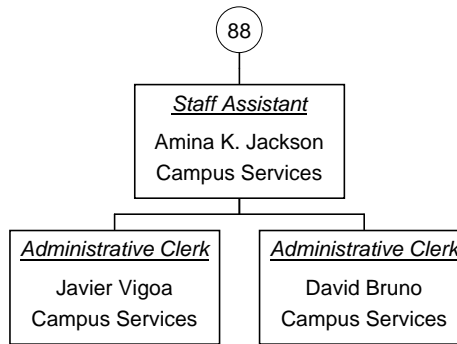

Staff Assistant As of 11/17/2009

■ Vacant Position
■ Cabinet Position