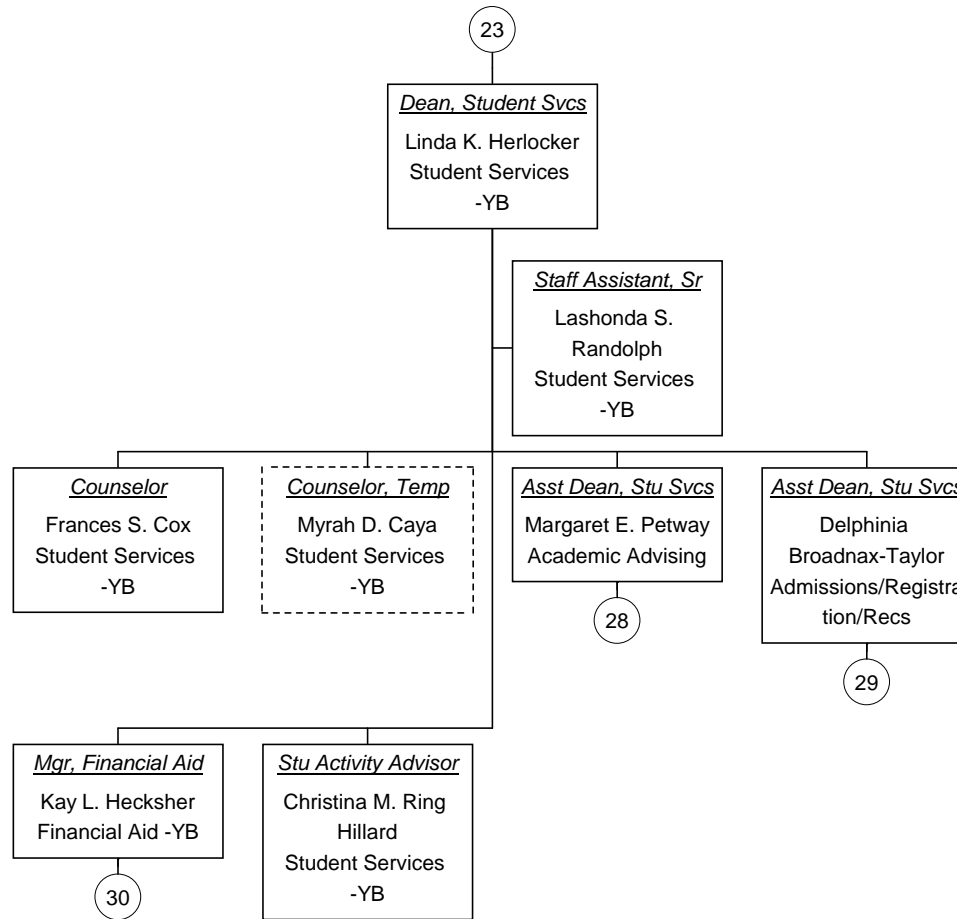

**Dean, Student Svcs As of
11/17/2009**

Vacant Position
 Cabinet Position