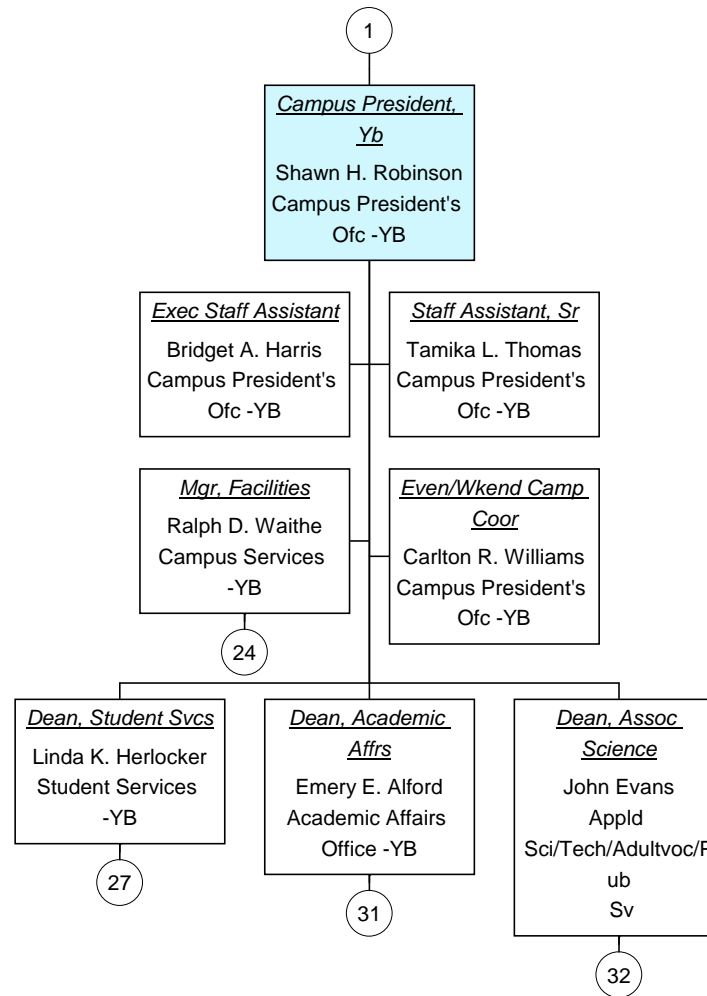

Vacant Position  
Cabinet Position

**Dir, Dntl Cln Res Pr As of  
11/17/2009**

■ Vacant Position  
■ Cabinet Position

Dean, AA/Math & Sci As of  
11/17/2009

Vacant Position  
Cabinet Position

**Campus President, Yb As of  
11/17/2009**