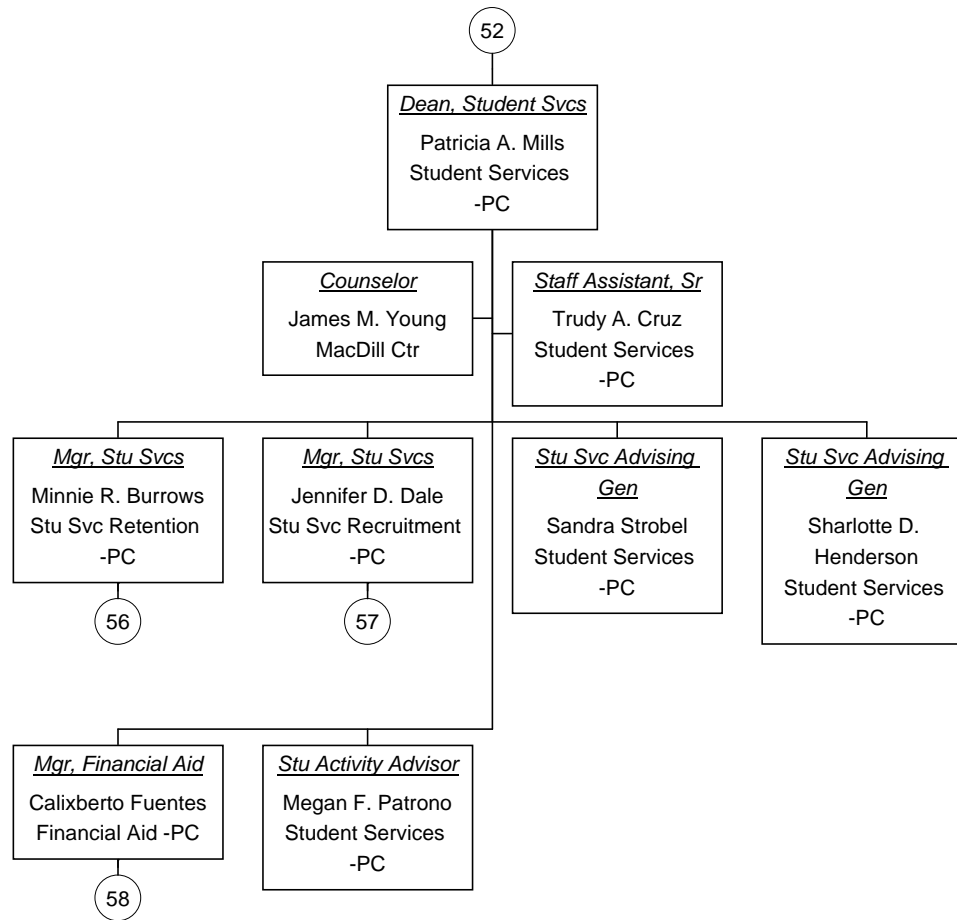

Mgr, Facilities As of 11/17/2009

■ Vacant Position  
■ Cabinet Position

**Mgr, Envir Programs As of  
11/17/2009**

■ Vacant Position  
■ Cabinet Position

**Dean, Student Svcs As of  
11/17/2009**

Vacant Position  
 Cabinet Position