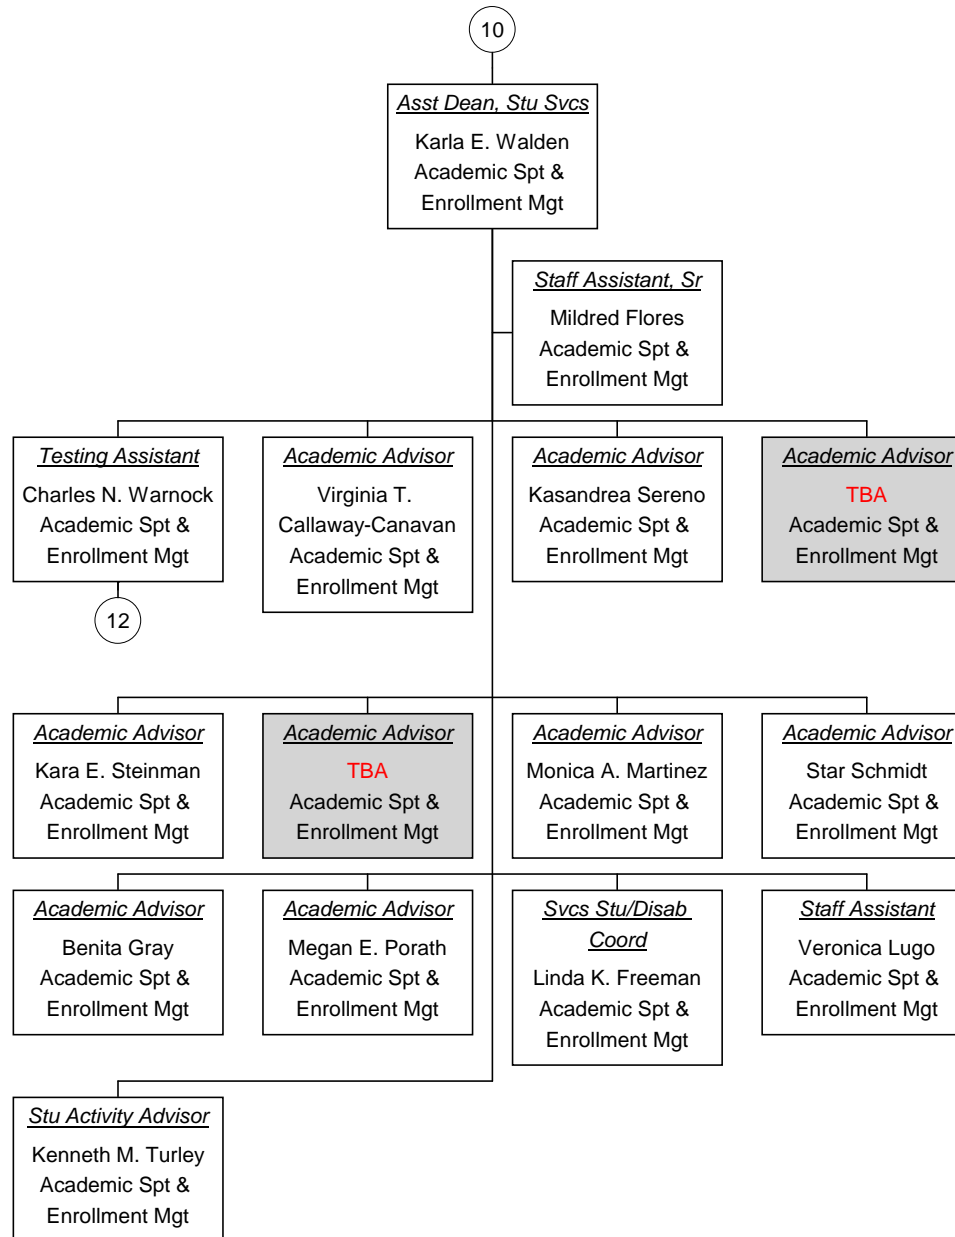

**Asst Dean, Stu Svcs As of
11/17/2009**

Vacant Position
 Cabinet Position