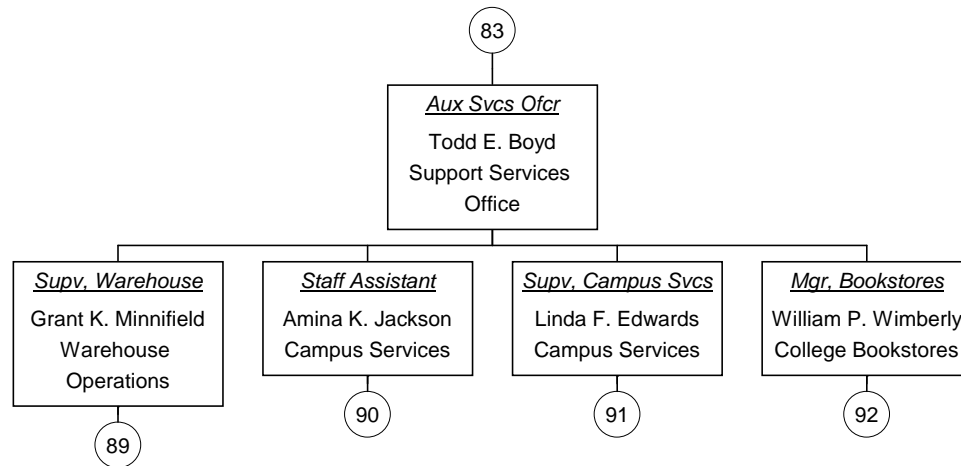

Vacant Position  
 Cabinet Position

**Supv, Public Safety As of  
11/17/2009**

Vacant Position  
 Cabinet Position

**Aux Svcs Ofcr As of 11/17/2009**

Legend:

- Vacant Position (Grey box)
- Cabinet Position (Cyan box)