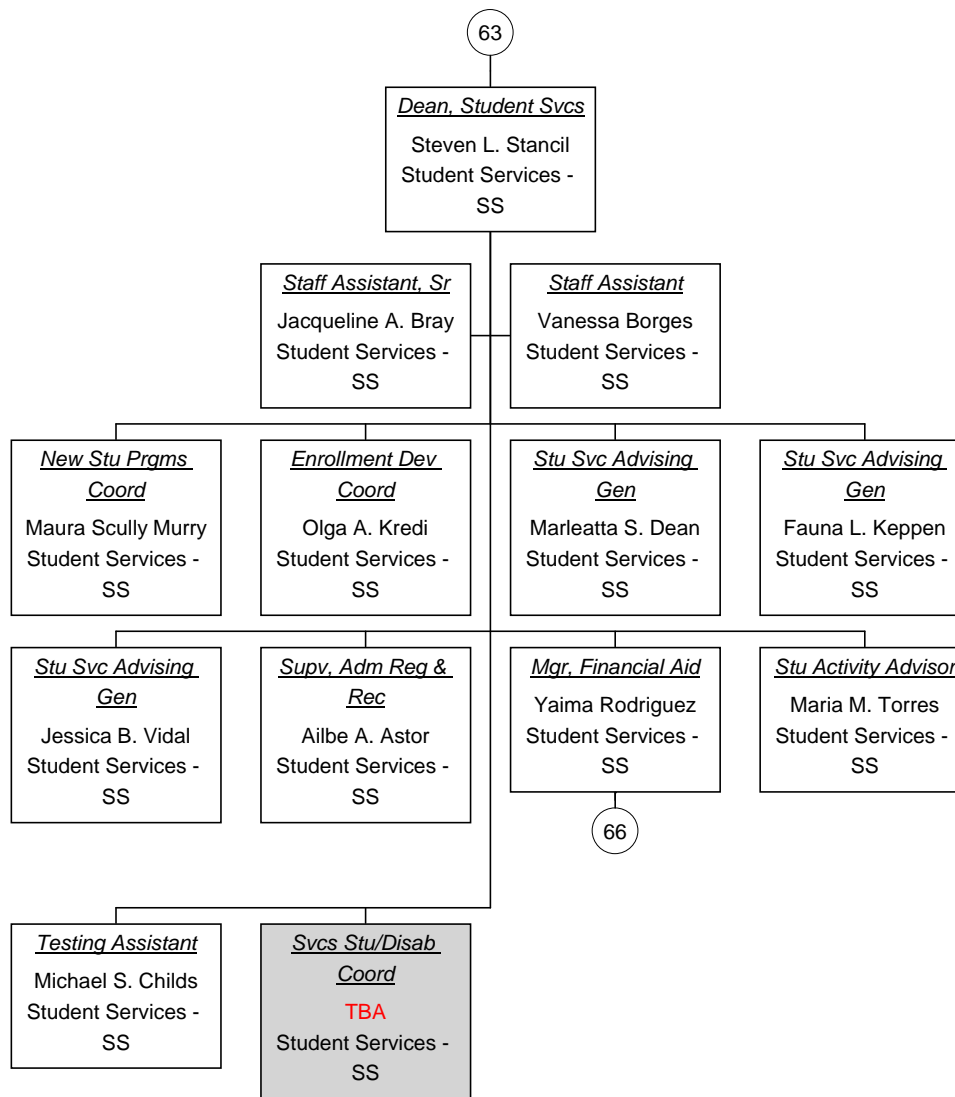

**Dean, Student Svcs As of
11/17/2009**

Vacant Position
 Cabinet Position