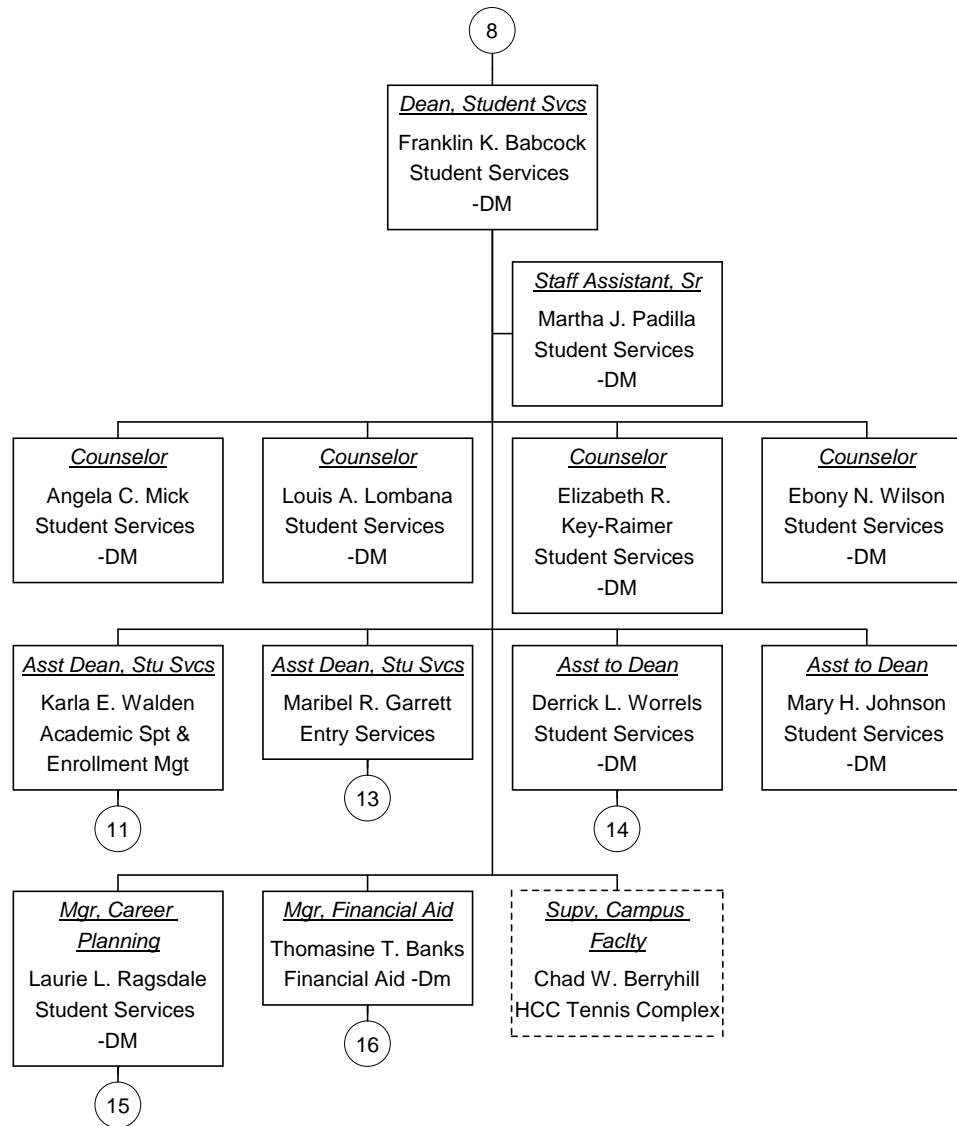

■ Vacant Position  
■ Cabinet Position

**Campus President, DM As of  
11/17/2009**

Vacant Position  
 Cabinet Position

**Exec Staff Assistant As of  
11/17/2009**

■ Vacant Position  
■ Cabinet Position

**Dean, Student Svcs As of  
11/17/2009**