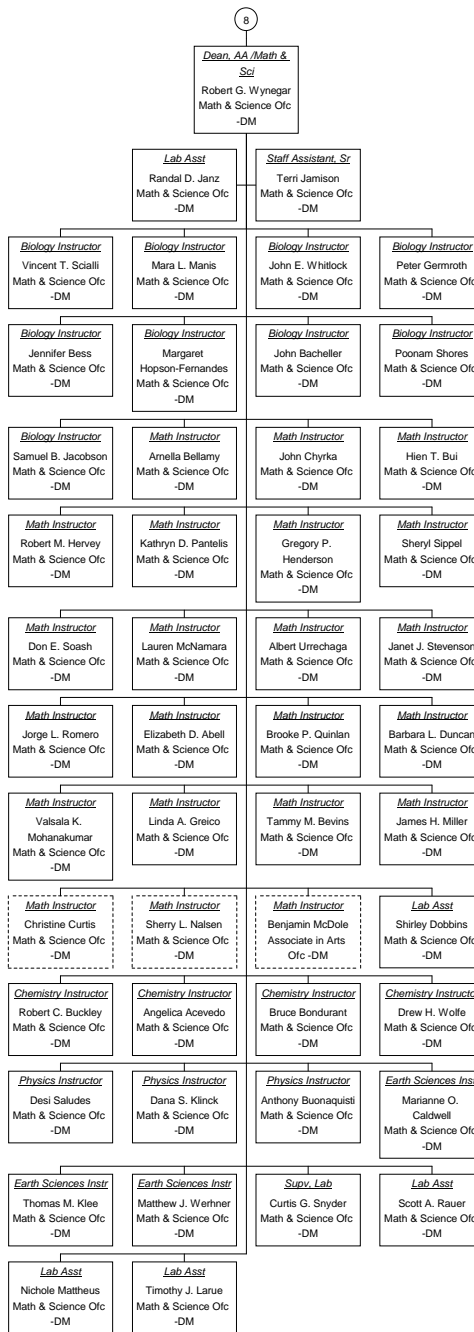

Vacant Position  
Cabinet Position

**Dir, Dntl Cln Res Pr As of  
11/17/2009**

■ Vacant Position  
■ Cabinet Position

Dean, AA/Math & Sci As of  
11/17/2009

Vacant Position  
Cabinet Position

**Campus President, Yb As of  
11/17/2009**